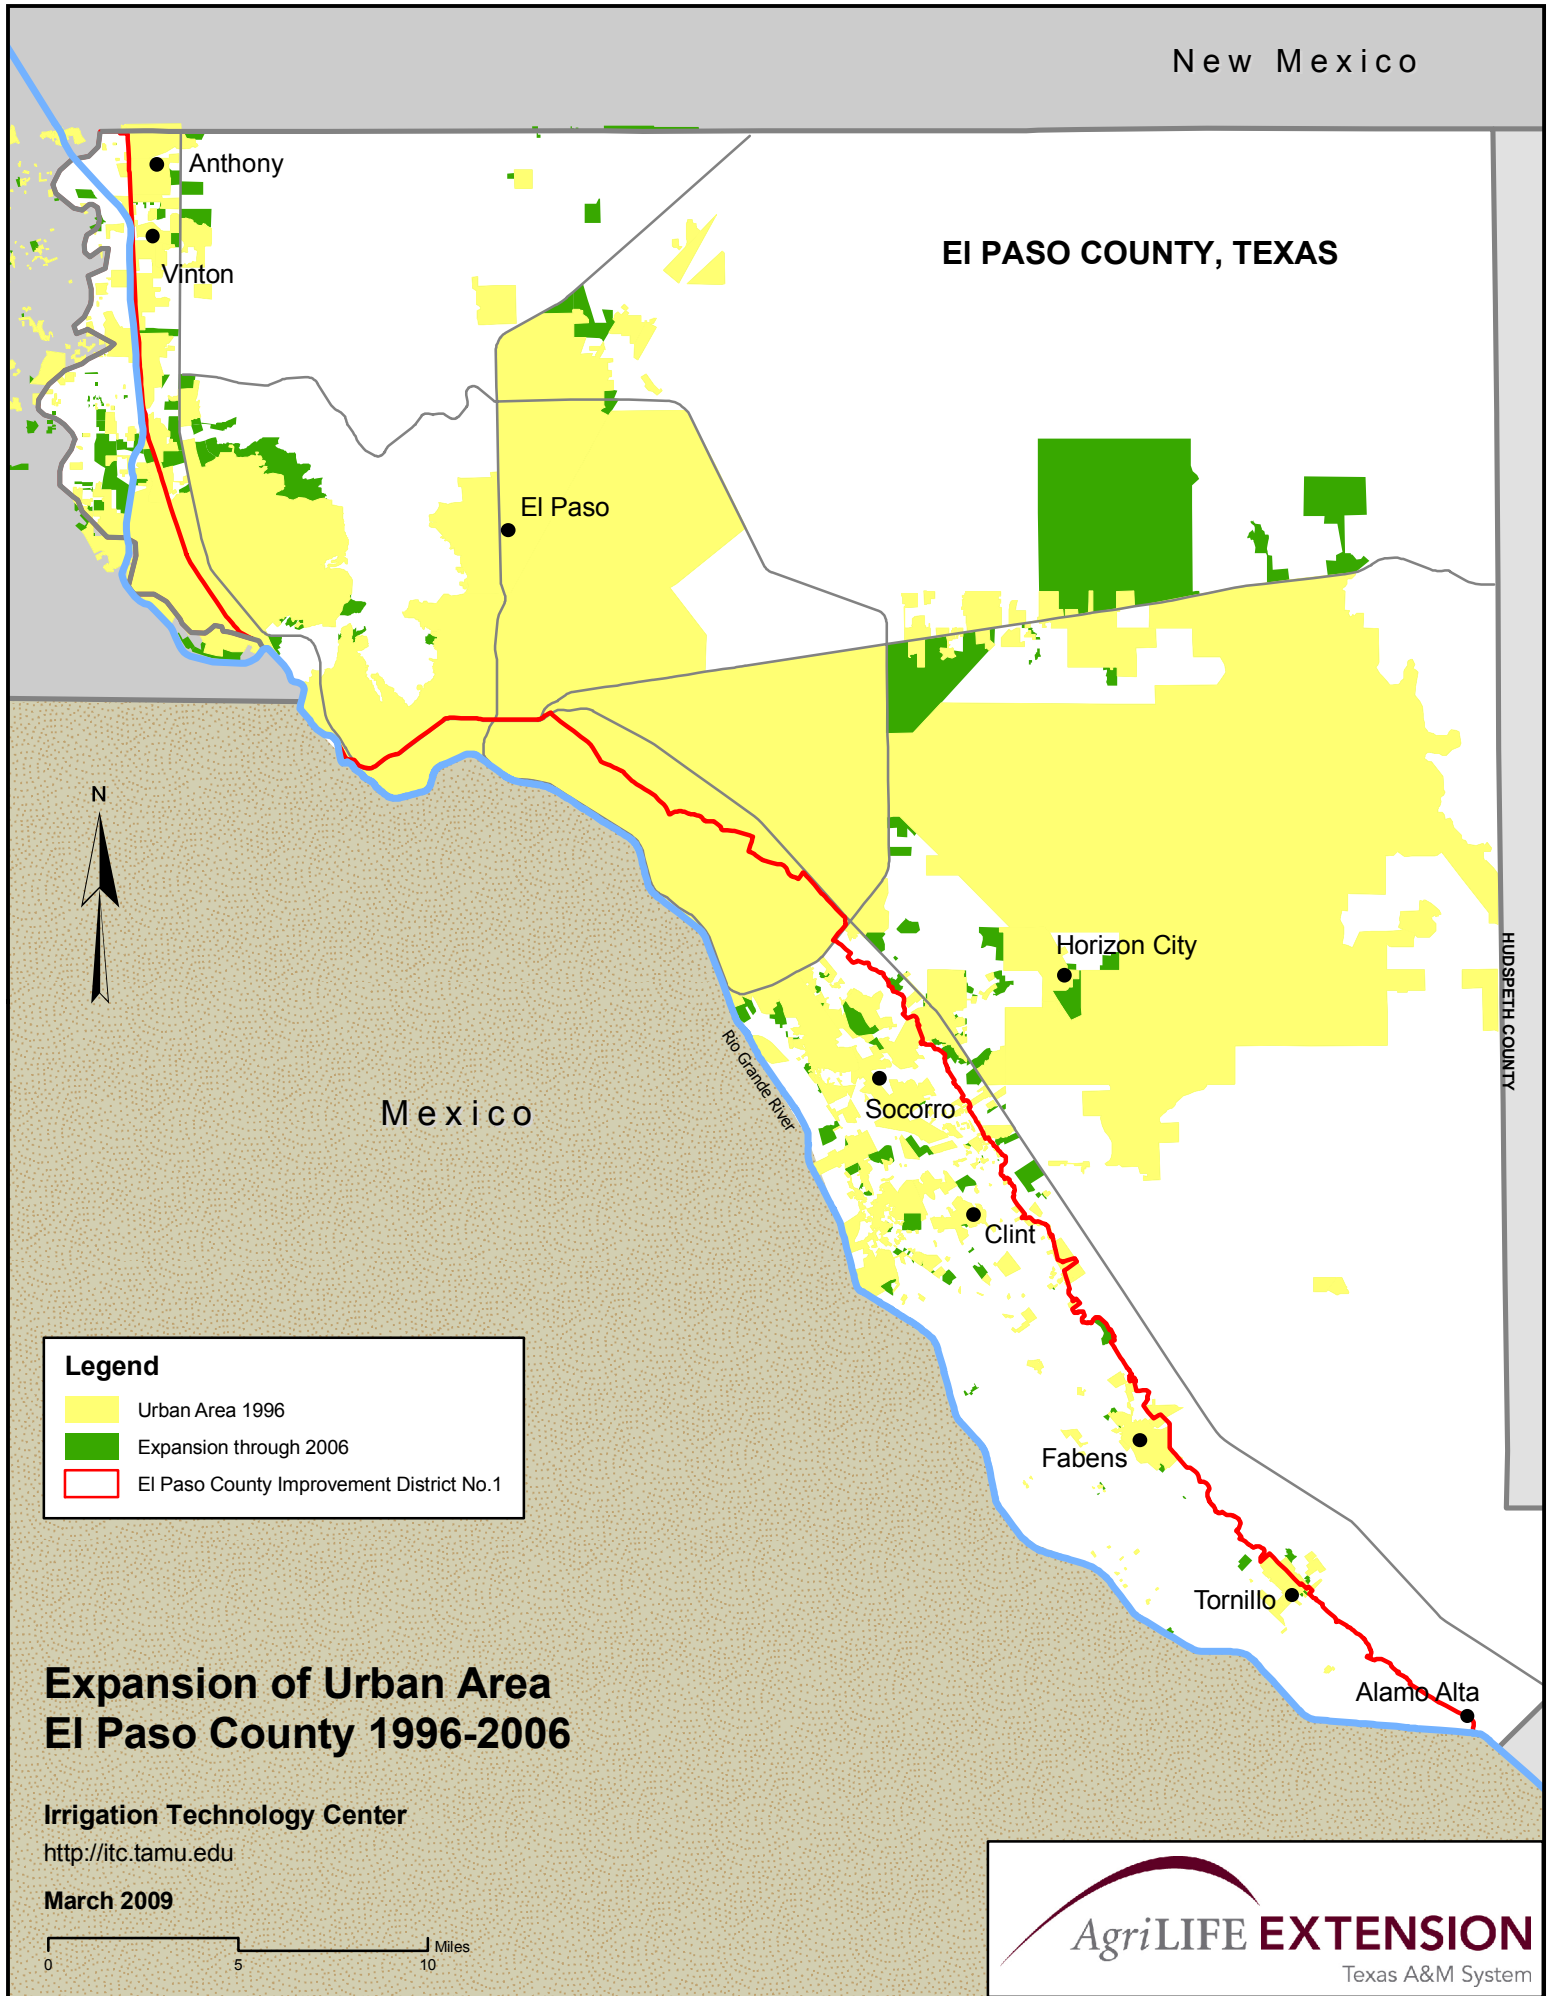

New Mexico

EI PASO COUNTY, TEXAS

● Anthony

● Vinton

● El Paso

● Horizon City

● Socorro

● Clint

● Fabens

● Tornillo

● Alamo Alta

Rio Grande River

HUDESPETH COUNTY

Legend

- Urban Area 1996
- Expansion through 2006
- El Paso County Improvement District No.1

Expansion of Urban Area El Paso County 1996-2006